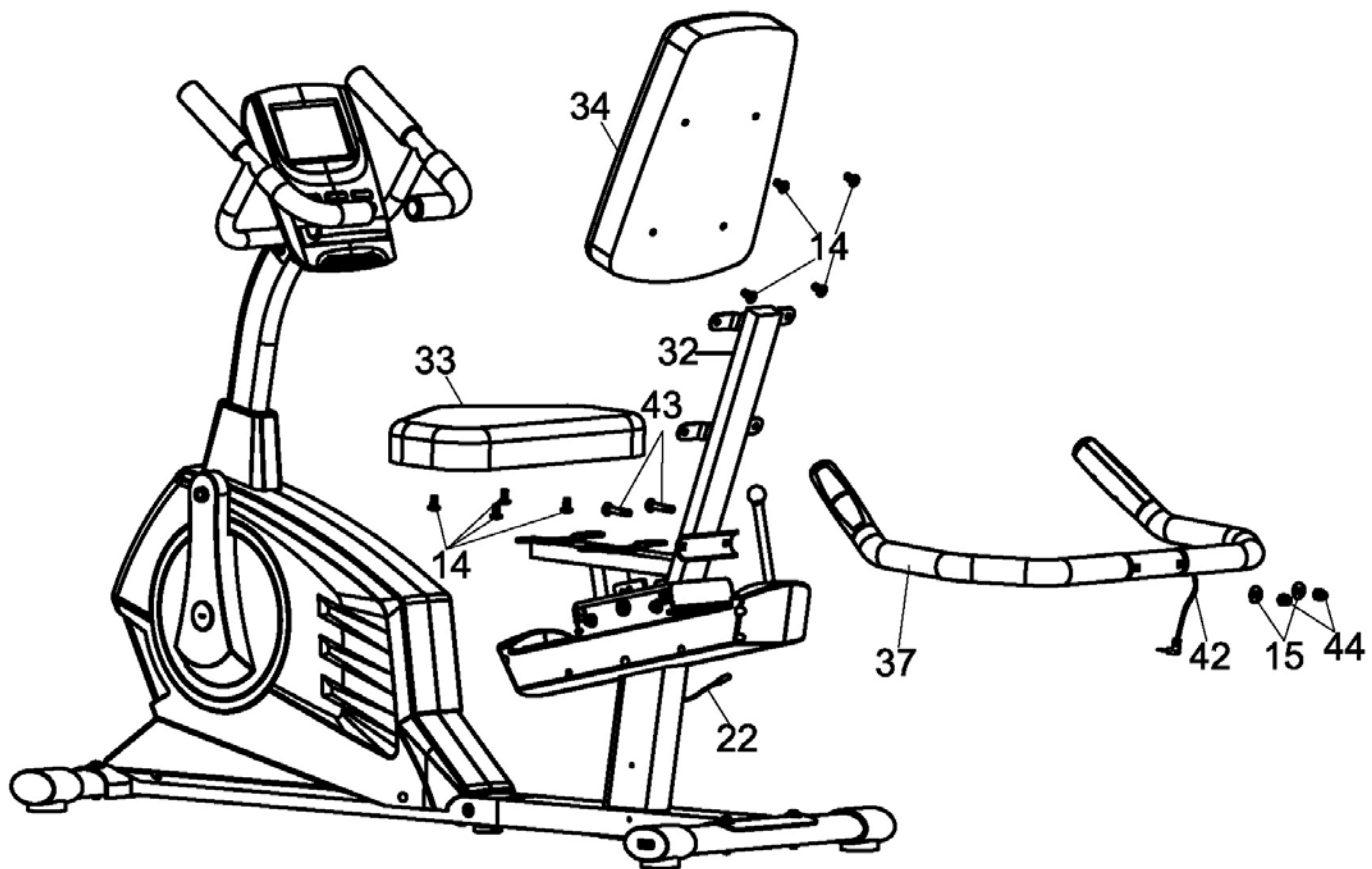

Part No.	Description	Q'ty
1	Main frame	1
7	Rear support tube	1
32	Seat support bracket	1
4	Front post	1
34	Back cushion	1
2	Front stabilizer	1
3	Rear stabilizer	1
8	Front post cover	1
19L/R	Pedal (L&R)	1
97L/R	Rear support tube Cover (L&R)	1
5L/R	Handlebar L & R	1
37	Rear handlebar	1
33	Seat cushion	1
23L/R	Left /Right cover for sliding tube	1
6	Computer	1

#21 x 2

#15 x 2

#98 x 2

#21 x 2

#15 x 2

#98 x 2

#14 x 6

#16 x 6

#12 x 4 Screws (Pre-assembled on console)

#14 x 8

#15 x 2

#16 x 2

- #26 x 4 Self-tapping Screws (Pre-assembled on #23L)
- #28 x 6 Phillips Screw (Pre-assembled on #7 rear support tube)

#43 x 2

#15 x 2

#44 x 2

#14 x 8

#55 x 4 Self-tapping screw

#26 x 1 Self-tapping screw

IMPEX® INC.

2801 S. Towne Ave, Pomona, CA 91766

Tel: (800) 999-8899 Fax: (626) 961-9966

www.marcypro.com

support@impex-fitness.com