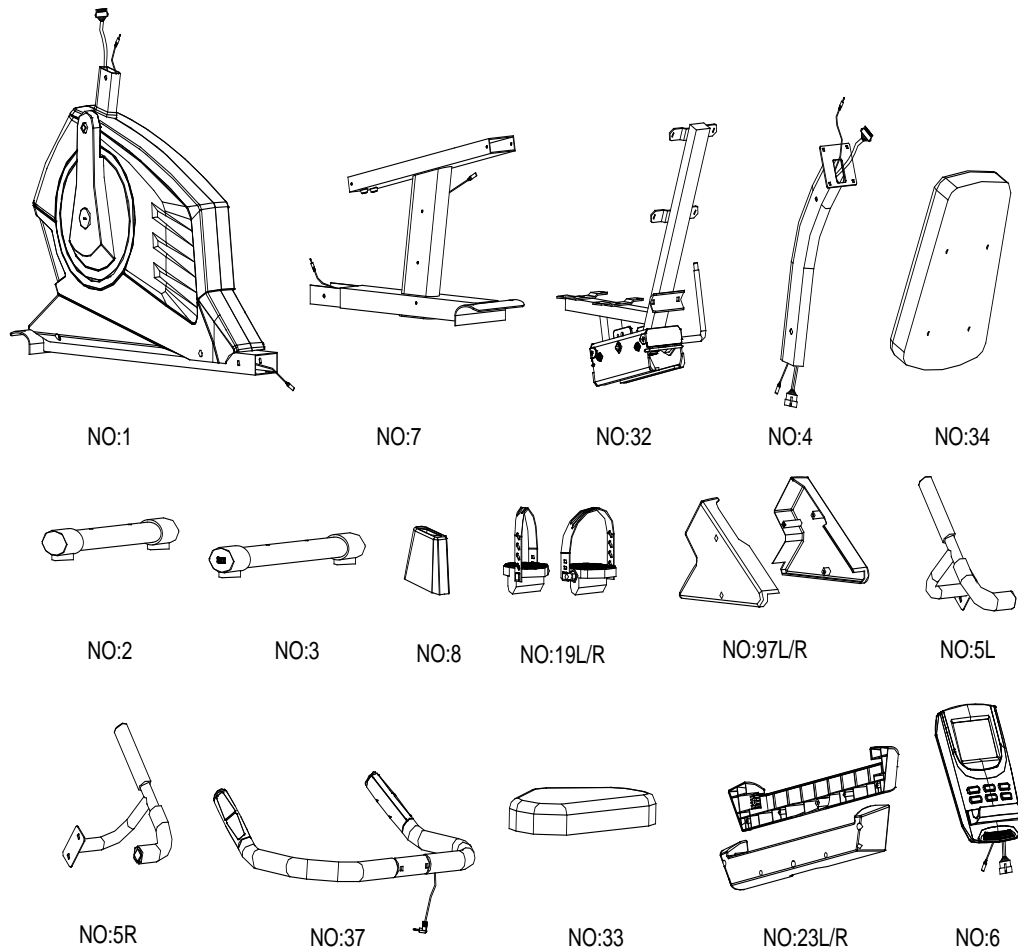

MARCY[®]

REGENERATING MAGNETIC RECUMBENT BIKE ME-706

IMPORTANT: Please read the Important Safety Notice and Assembly Information in the Owner's manual before assembling this product.

Assembly Manual

170718

Part No.	Description	Q'ty
1	Main frame	1
7	Rear support tube	1
32	Seat support bracket	1
4	Front post	1
34	Back cushion	1
2	Front stabilizer	1
3	Rear stabilizer	1
8	Front post cover	1
19L/R	Pedal (L&R)	1
97L/R	Rear support tube Cover (L&R)	1
5L/R	Handlebar L & R	1
37	Rear handlebar	1
33	Seat cushion	1
23L/R	Left /Right cover for sliding tube	1
6	Computer	1

#21 x 2

#15 x 2

#98 x 2

#21 x 2

#15 x 2

#98 x 2

#14 x 6

#16 x 6

#12 x 4 Screws (Pre-assembled on console)

#14 x 8

#15 x 2

#16 x 2

- #26 x 4 Self-tapping Screws (Pre-assembled on #23L)
- #28 x 6 Phillips Screw (Pre-assembled on #7 rear support tube)

#43 x 2

#15 x 2

#44 x 2