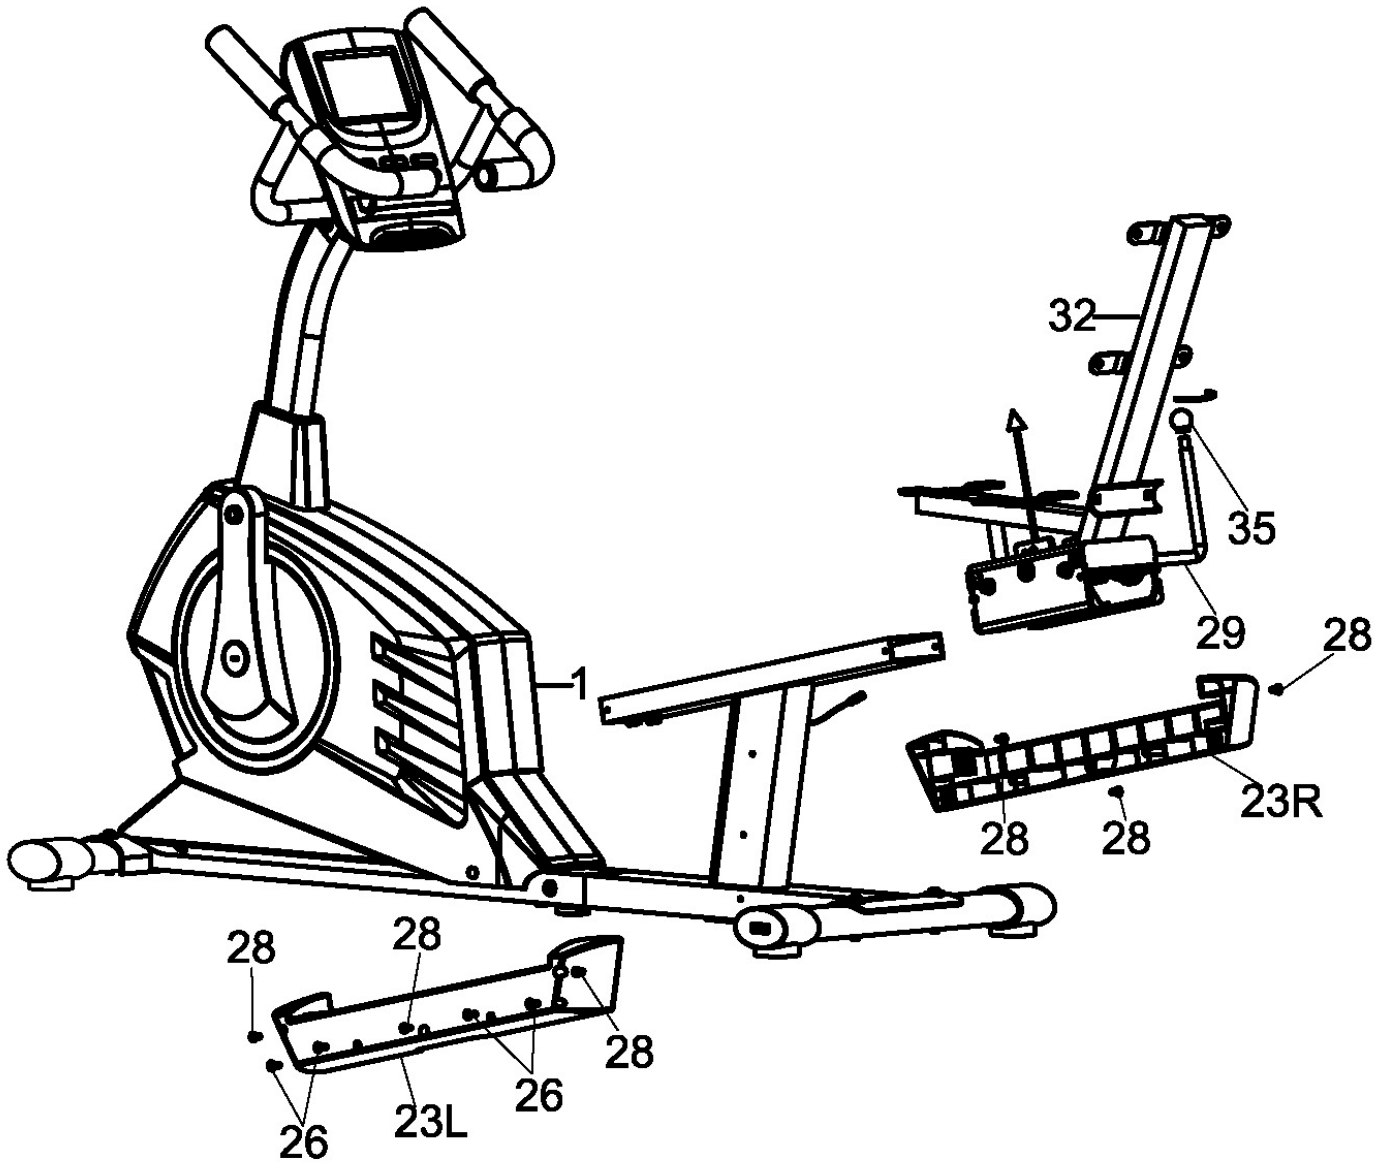

Part No.	Description	Q'ty
1	Main frame	1
7	Rear support tube	1
32	Seat support bracket	1
4	Front post	1
34	Back cushion	1
2	Front stabilizer	1
3	Rear stabilizer	1
8	Front post cover	1
19L/R	Pedal (L&R)	1
97L/R	Rear support tube Cover (L&R)	1
5L/R	Handlebar L & R	1
37	Rear handlebar	1
33	Seat cushion	1
23L/R	Left /Right cover for sliding tube	1
6	Computer	1

#21 x 2

#15 x 2

#98 x 2

#21 x 2

#15 x 2

#98 x 2

#14 x 6

#16 x 6

#12 x 4 Screws (Pre-assembled on console)

#14 x 8

#15 x 2

#16 x 2

- #26 x 4 Self-tapping Screws (Pre-assembled on #23L)
- #28 x 6 Phillips Screw (Pre-assembled on #7 rear support tube)

#43 x 2

#15 x 2

#44 x 2

#14 x 8

#55 x 4 Self-tapping screw

#26 x 1 Self-tapping screw

IMPEX® INC.

2801 S. Towne Ave, Pomona, CA 91766

Tel: (800) 999-8899 Fax: (626) 961-9966

www.marcypro.com

support@impex-fitness.com