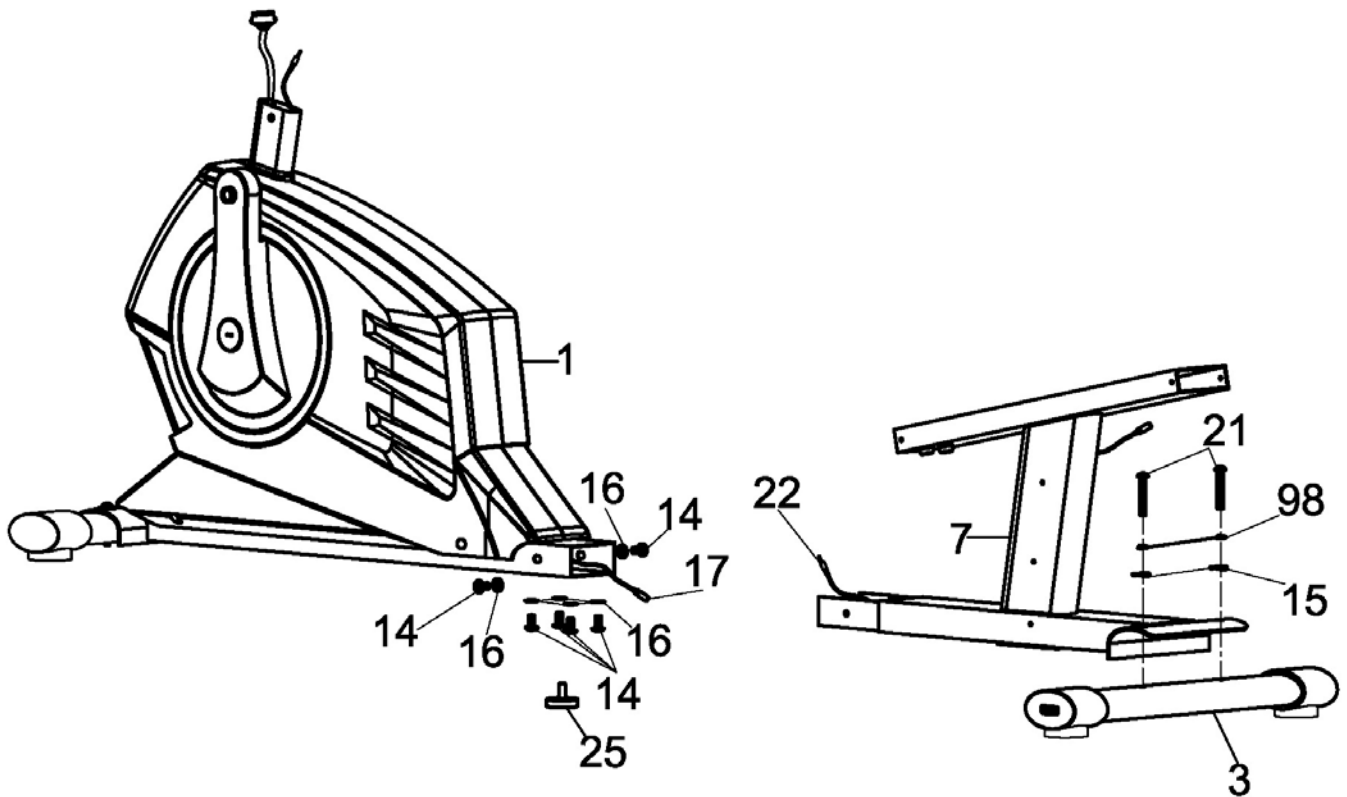

Part No.	Description	Q'ty
1	Main frame	1
7	Rear support tube	1
32	Seat support bracket	1
4	Front post	1
34	Back cushion	1
2	Front stabilizer	1
3	Rear stabilizer	1
8	Front post cover	1
19L/R	Pedal (L&R)	1
97L/R	Rear support tube Cover (L&R)	1
5L/R	Handlebar L & R	1
37	Rear handlebar	1
33	Seat cushion	1
23L/R	Left /Right cover for sliding tube	1
6	Computer	1

#21 x 2

#15 x 2

#98 x 2

#21 x 2

#15 x 2

#98 x 2

#14 x 6

#16 x 6

#12 x 4 Screws (Pre-assembled on console)

#14 x 8

#15 x 2

#16 x 2

- #26 x 4 Self-tapping Screws (Pre-assembled on #23L)
- #28 x 6 Phillips Screw (Pre-assembled on #7 rear support tube)

#43 x 2

#15 x 2

#44 x 2

#14 x 8

#55 x 4 Self-tapping screw

#26 x 1 Self-tapping screw

IMPEX® INC.

2801 S. Towne Ave, Pomona, CA 91766

Tel: (800) 999-8899 Fax: (626) 961-9966

www.marcypro.com

support@impex-fitness.com