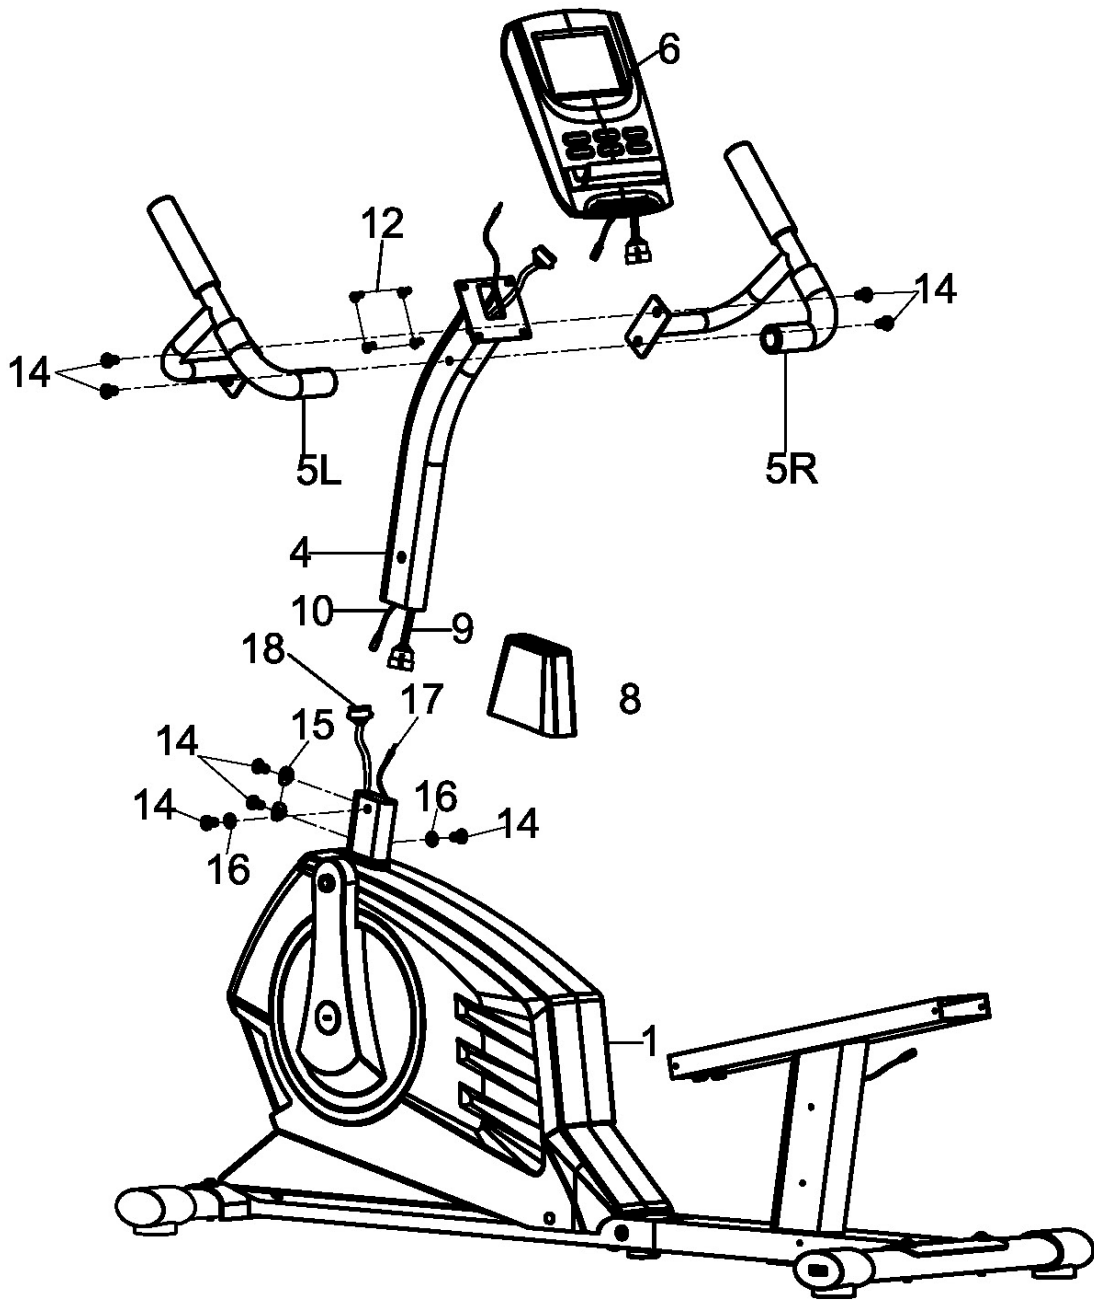

Part No.	Description	Q'ty
1	Main frame	1
7	Rear support tube	1
32	Seat support bracket	1
4	Front post	1
34	Back cushion	1
2	Front stabilizer	1
3	Rear stabilizer	1
8	Front post cover	1
19L/R	Pedal (L&R)	1
97L/R	Rear support tube Cover (L&R)	1
5L/R	Handlebar L & R	1
37	Rear handlebar	1
33	Seat cushion	1
23L/R	Left /Right cover for sliding tube	1
6	Computer	1

#21 x 2

#15 x 2

#98 x 2

#21 x 2

#15 x 2

#98 x 2

#14 x 6

#16 x 6

#12 x 4 Screws (Pre-assembled on console)

#14 x 8

#15 x 2

#16 x 2

- #26 x 4 Self-tapping Screws (Pre-assembled on #23L)
- #28 x 6 Phillips Screw (Pre-assembled on #7 rear support tube)

#43 x 2

#15 x 2

#44 x 2

#14 x 8

#55 x 4 Self-tapping screw

#26 x 1 Self-tapping screw

IMPEX® INC.

2801 S. Towne Ave, Pomona, CA 91766

Tel: (800) 999-8899 Fax: (626) 961-9966

www.marcypro.com

support@impex-fitness.com