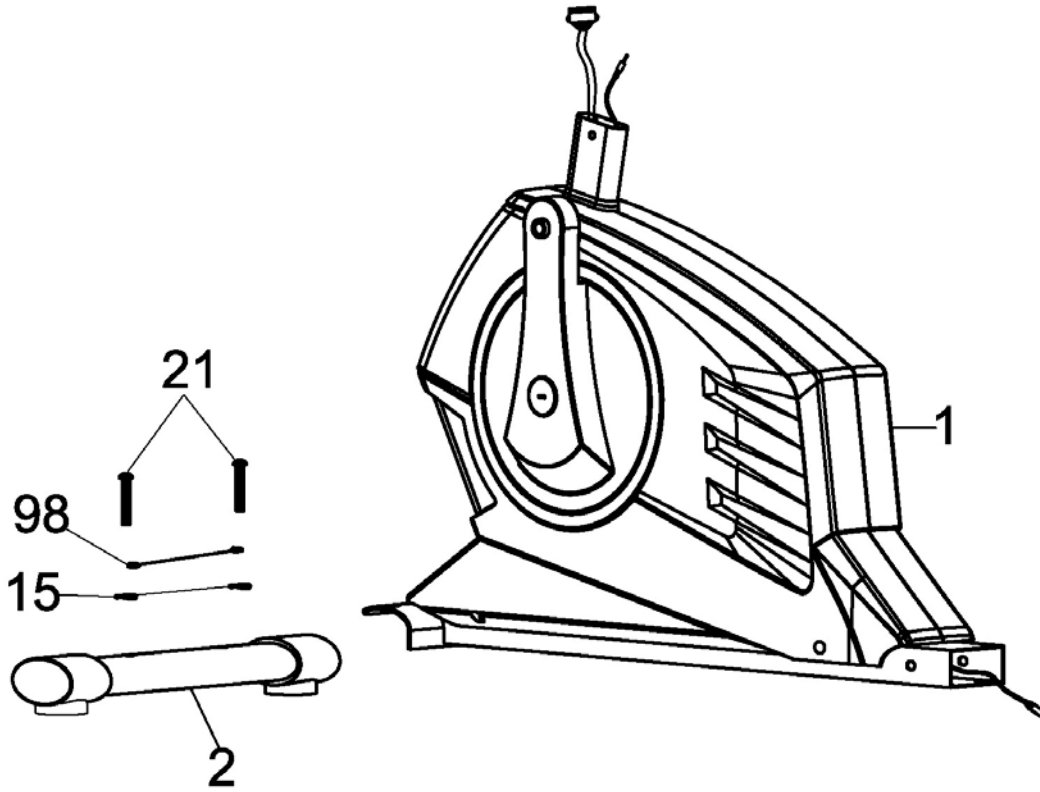

MARCY[®]

REGENERATING MAGNETIC RECUMBENT BIKE ME-706

IMPORTANT: Please read the Important Safety Notice and Assembly Information in the Owner's manual before assembling this product.

Assembly Manual

170718

Part No.	Description	Q'ty
1	Main frame	1
7	Rear support tube	1
32	Seat support bracket	1
4	Front post	1
34	Back cushion	1
2	Front stabilizer	1
3	Rear stabilizer	1
8	Front post cover	1
19L/R	Pedal (L&R)	1
97L/R	Rear support tube Cover (L&R)	1
5L/R	Handlebar L & R	1
37	Rear handlebar	1
33	Seat cushion	1
23L/R	Left /Right cover for sliding tube	1
6	Computer	1

#21 x 2

#15 x 2

#98 x 2

#21 x 2

#15 x 2

#98 x 2

#14 x 6

#16 x 6

#12 x 4 Screws (Pre-assembled on console)

#14 x 8

#15 x 2

#16 x 2

- #26 x 4 Self-tapping Screws (Pre-assembled on #23L)
- #28 x 6 Phillips Screw (Pre-assembled on #7 rear support tube)

#43 x 2

#15 x 2

#44 x 2