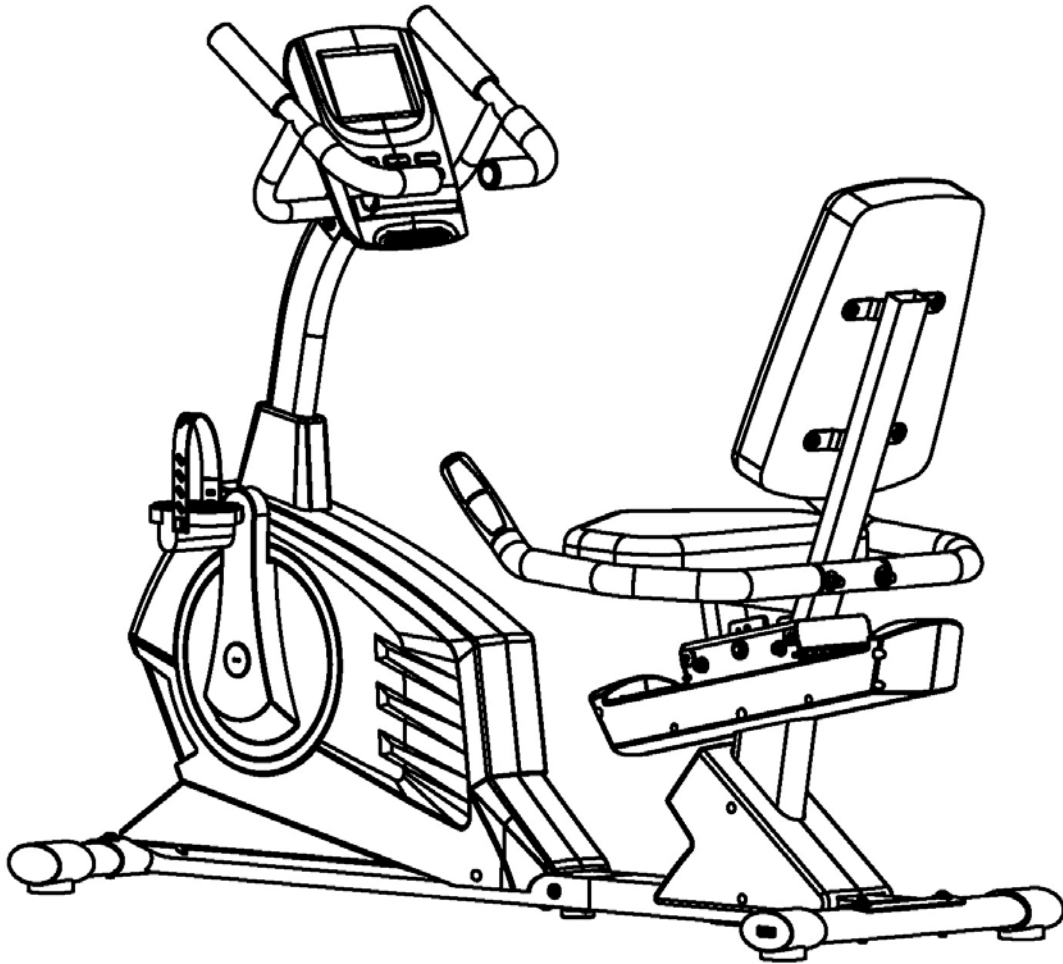

MARCY[®]

REGENERATING MAGNETIC RECUMBENT BIKE ME-706

IMPORTANT: Please read the Important Safety Notice and Assembly Information in the Owner's manual before assembling this product.

Assembly Manual

170718

Part No.	Description	Q'ty
1	Main frame	1
7	Rear support tube	1
32	Seat support bracket	1
4	Front post	1
34	Back cushion	1
2	Front stabilizer	1
3	Rear stabilizer	1
8	Front post cover	1
19L/R	Pedal (L&R)	1
97L/R	Rear support tube Cover (L&R)	1
5L/R	Handlebar L & R	1
37	Rear handlebar	1
33	Seat cushion	1
23L/R	Left /Right cover for sliding tube	1
6	Computer	1

#12 x 4 Screws (Pre-assembled on console)

#14 x 8

#15 x 2

#16 x 2

- #26 x 4 Self-tapping Screws (Pre-assembled on #23L)
- #28 x 6 Phillips Screw (Pre-assembled on #7 rear support tube)

#43 x 2

#15 x 2

#44 x 2