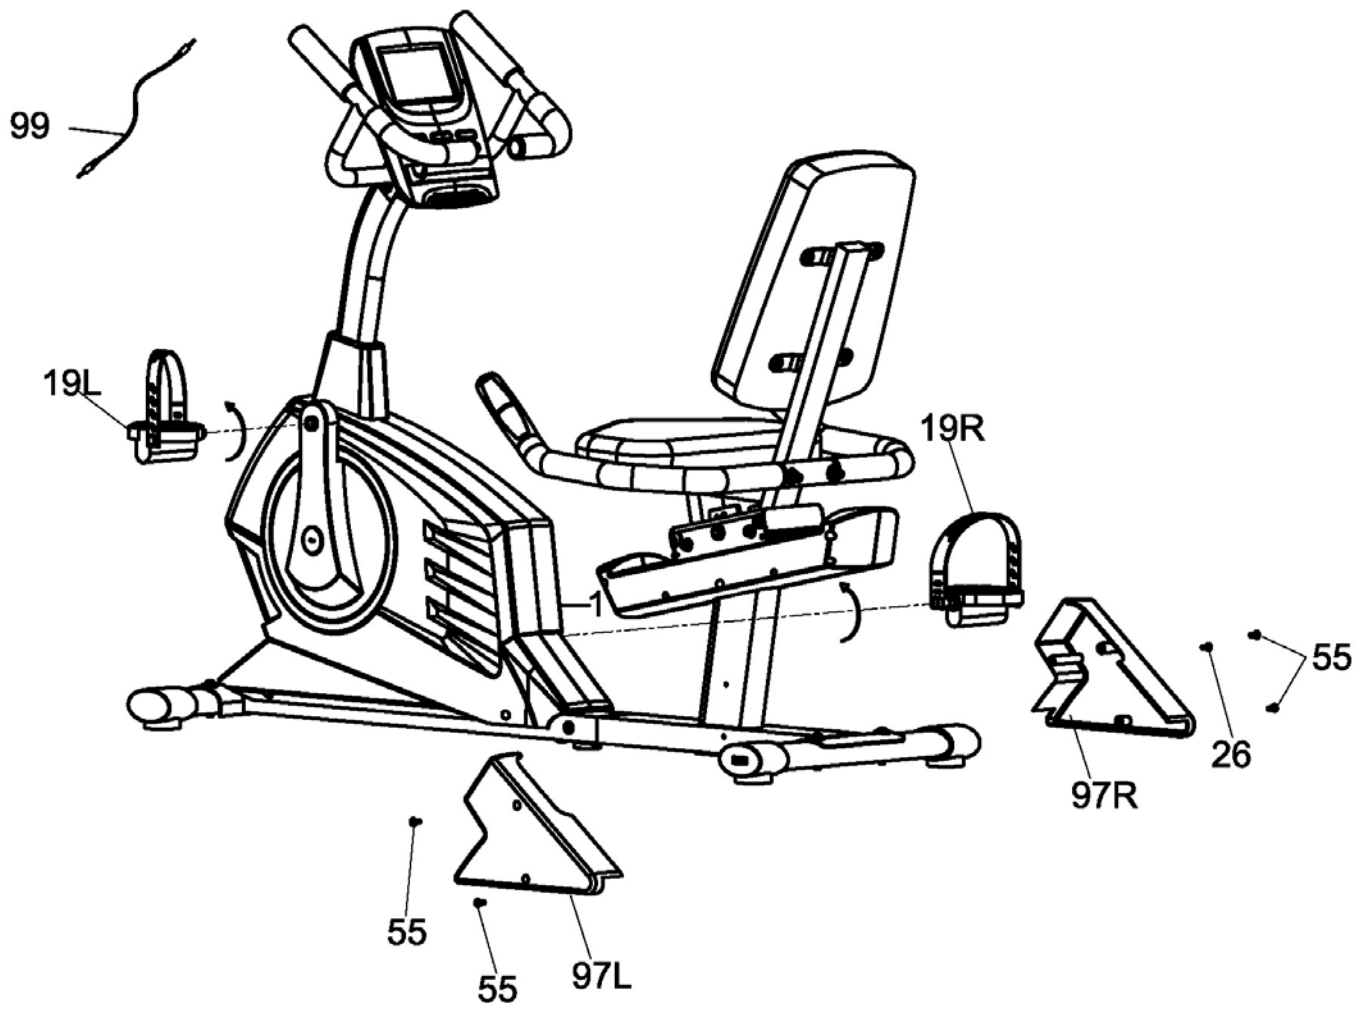

Part No.	Description	Q'ty
1	Main frame	1
7	Rear support tube	1
32	Seat support bracket	1
4	Front post	1
34	Back cushion	1
2	Front stabilizer	1
3	Rear stabilizer	1
8	Front post cover	1
19L/R	Pedal (L&R)	1
97L/R	Rear support tube Cover (L&R)	1
5L/R	Handlebar L & R	1
37	Rear handlebar	1
33	Seat cushion	1
23L/R	Left /Right cover for sliding tube	1
6	Computer	1

#21 x 2

#15 x 2

#98 x 2

#21 x 2

#15 x 2

#98 x 2

#14 x 6

#16 x 6

#12 x 4 Screws (Pre-assembled on console)

#14 x 8

#15 x 2

#16 x 2

- #26 x 4 Self-tapping Screws (Pre-assembled on #23L)
- #28 x 6 Phillips Screw (Pre-assembled on #7 rear support tube)

#43 x 2

#15 x 2

#44 x 2

#14 x 8

#55 x 4 Self-tapping screw

#26 x 1 Self-tapping screw

IMPEX® INC.

2801 S. Towne Ave, Pomona, CA 91766

Tel: (800) 999-8899 Fax: (626) 961-9966

www.marcypro.com

support@impex-fitness.com