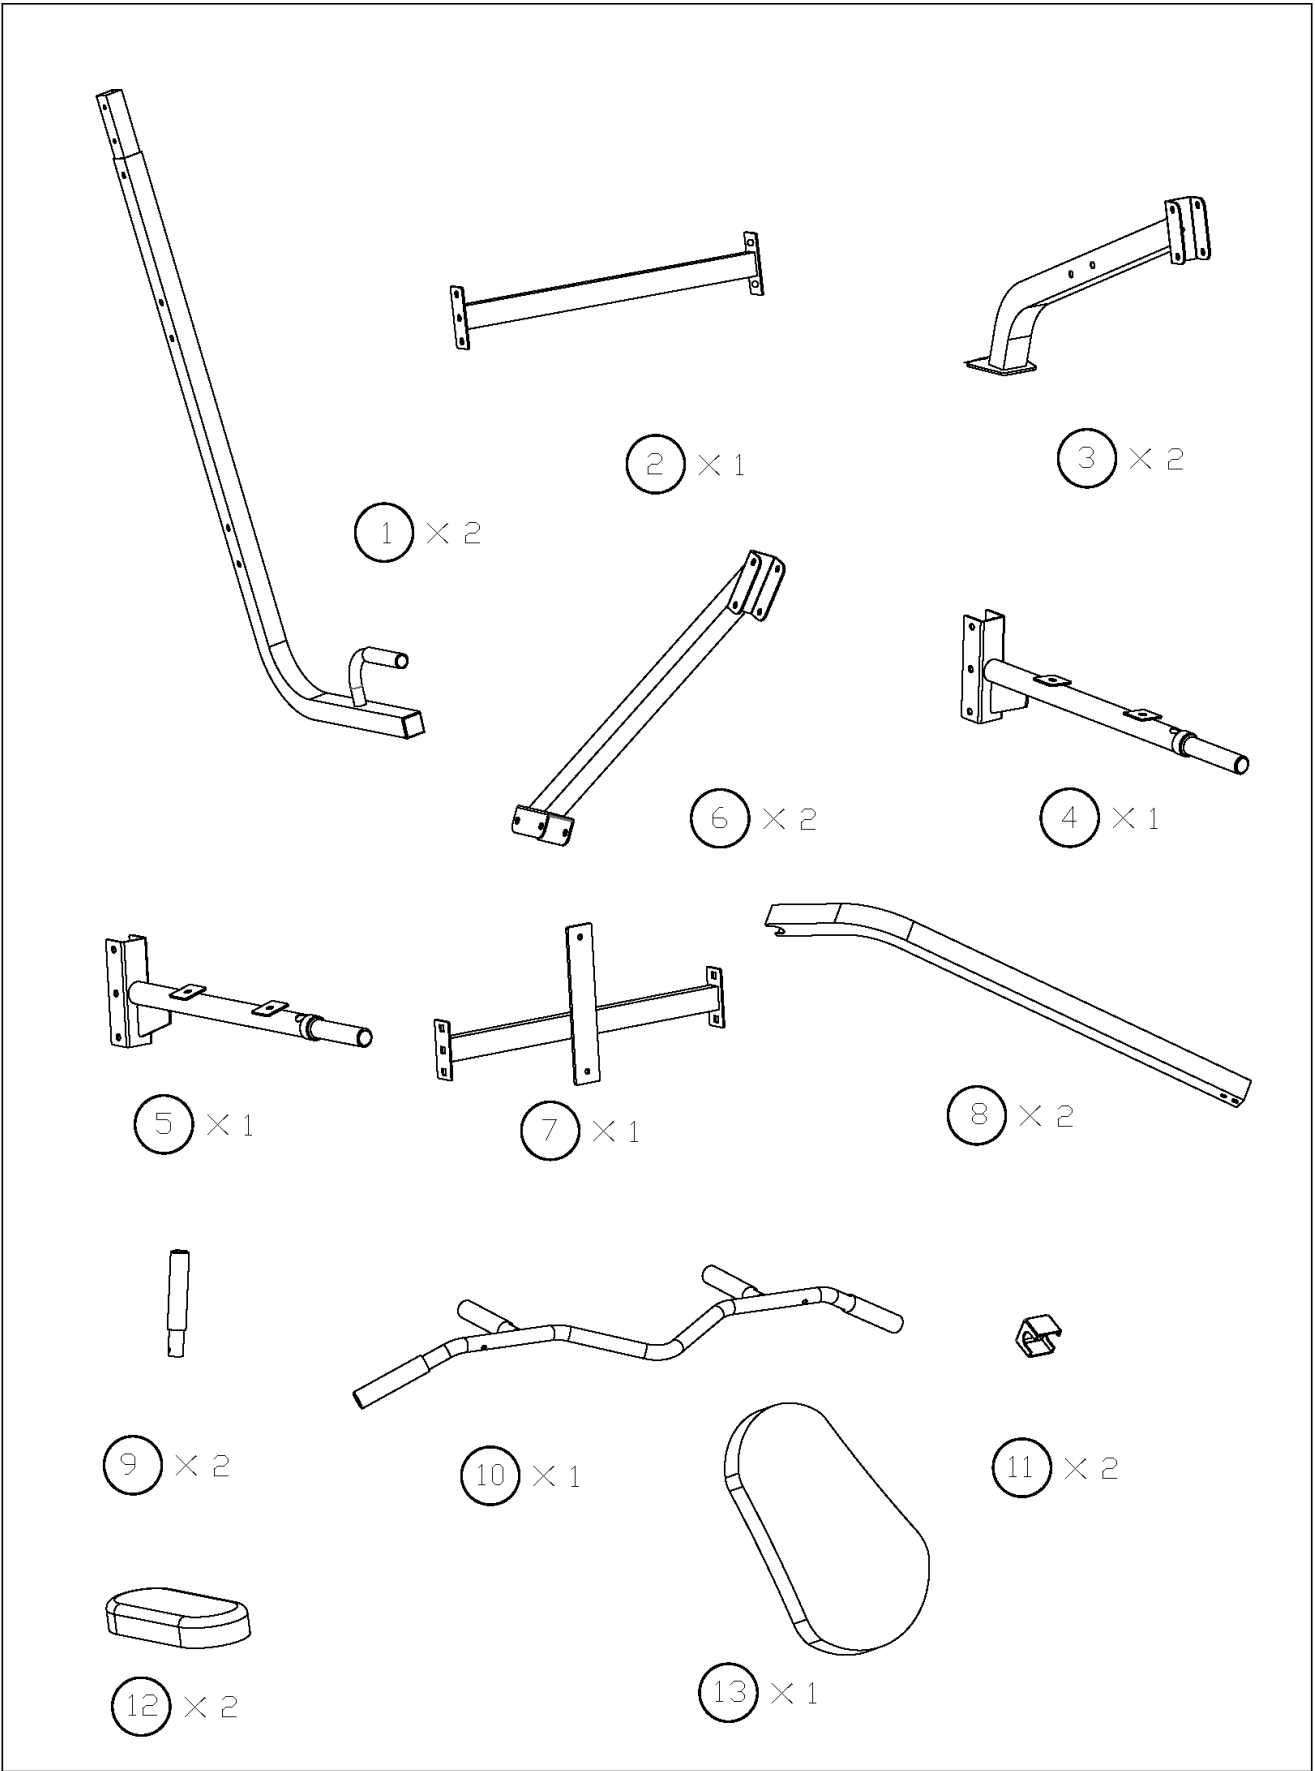

MARCY®

MARCY PRO POWER TOWER

TC-4699

IMPORTANT: Please read the Important Safety Notice and Assembly Information in the Owner's manual before assembling this product.

Assembly Manual

180730

19 × 10

20 × 8

29 × 4

30 × 4

mm

②0 × 4

M10 × 2⁵/₈"

②5 × 4

M10

②6 × 8

∅³/₄"

(19) × 8

M10 × 2 1/2"

(25) × 8

M10

(26) × 16

Ø 3/4"

20 × 6

5/8"

24 × 2

M8 × 5/8"

27 × 2

5/8"

22 × 4

M8 × 2"

29 × 4