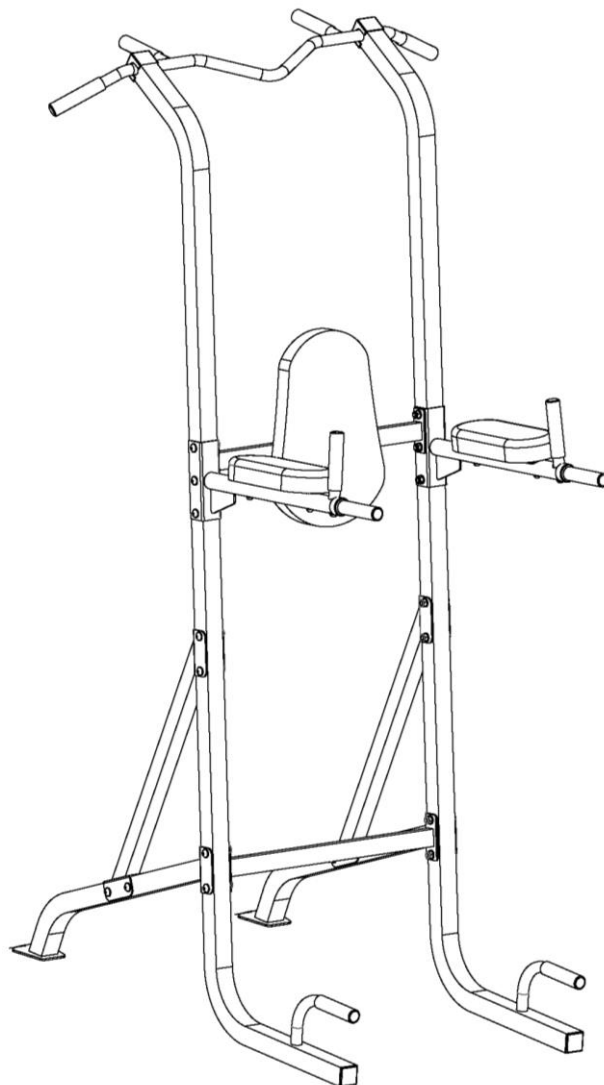

MARCY®

MARCY PRO POWER TOWER

TC-4699

IMPORTANT: Please read the Important Safety Notice and Assembly Information in the Owner's manual before assembling this product.

Assembly Manual

180730

19 × 10

20 × 8

21 × 2

22 × 4

23 × 2

24 × 2

25 × 18

26 × 36

27 × 2

28 × 2

29 × 4

30 × 4

mm

②0 × 4

M10 × 2⁵/₈"

②5 × 4

M10

②6 × 8

∅³/₄"

(19) × 8

M10 × 2 1/2"

(25) × 8

M10

(26) × 16

Ø 3/4"

20 × 6