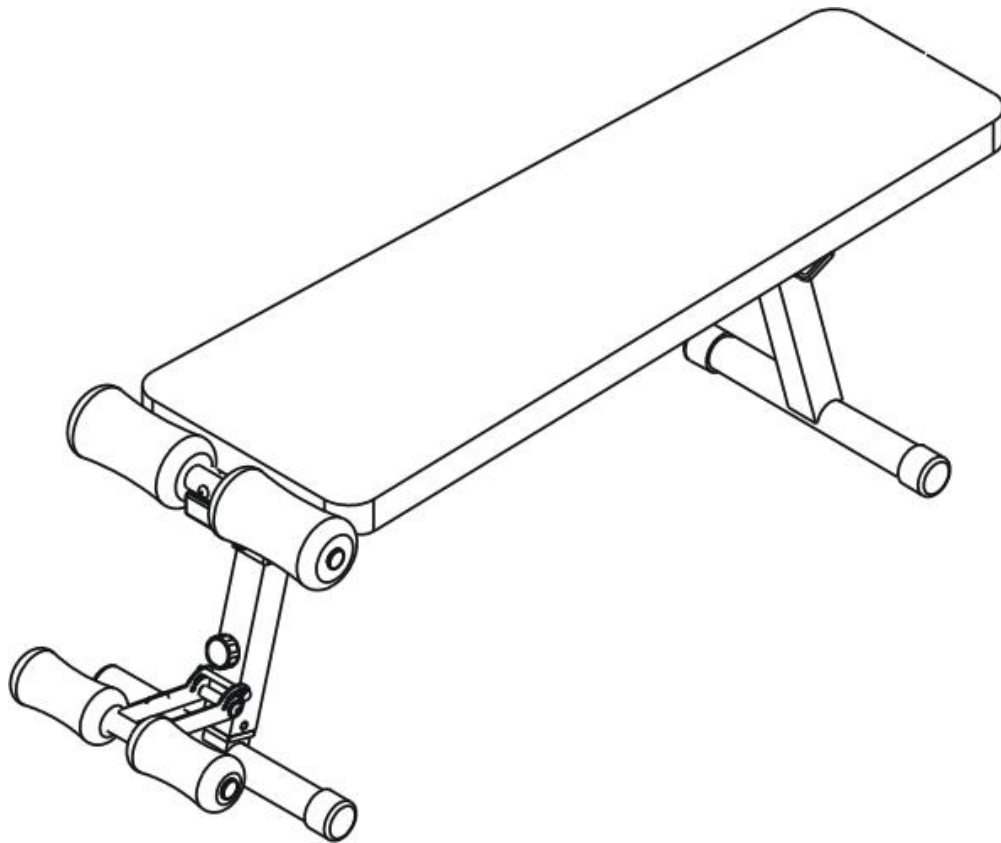

MARCY[®]

MARCY PRO DELUXE FLAT FOLDING BENCH

PM-507

IMPORTANT: Please read the Important Safety Notice and Assembly Information in the Owner's manual before assembling this product.

Assembly Manual

180801

M6 x 10 mm Philips Screw x 1

22

x 2

2

23

x 1

24

x 1

3