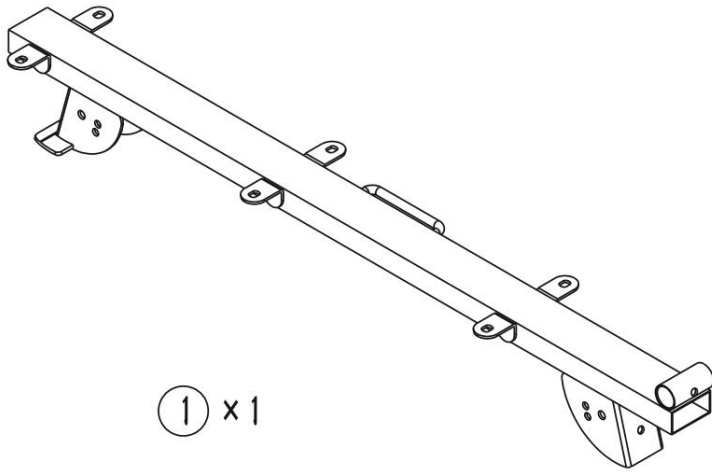

MARCY[®]

MARCY PRO DELUXE FLAT FOLDING BENCH

PM-507

IMPORTANT: Please read the Important Safety Notice and Assembly Information in the Owner's manual before assembling this product.

Assembly Manual

180801

M6 x 10 mm Philips Screw x 1

M8 x 18 mm Allen Bolt x 6

M10 x 70 mm Allen Bolt x 3

10mm Washer X 6

8mm Washer X 6

M10 Aircraft Nut x 3

22

x 2

1

22

x 2

2

23

x 1

24

x 1

3