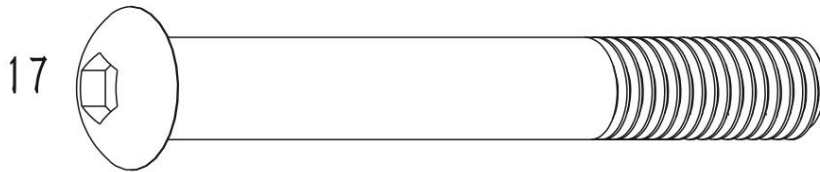

MARCY[®]

MARCY PRO DELUXE FLAT FOLDING BENCH

PM-507

IMPORTANT: Please read the Important Safety Notice and Assembly Information in the Owner's manual before assembling this product.

Assembly Manual

180801

M6 x 10 mm Philips Screw x 1

M8 x 18 mm Allen Bolt x 6

M10 x 70 mm Allen Bolt x 3

10mm Washer X 6

8mm Washer X 6

M10 Aircraft Nut x 3

22

x 2

1

22

x 2

2

23

x 1

24

x 1

3