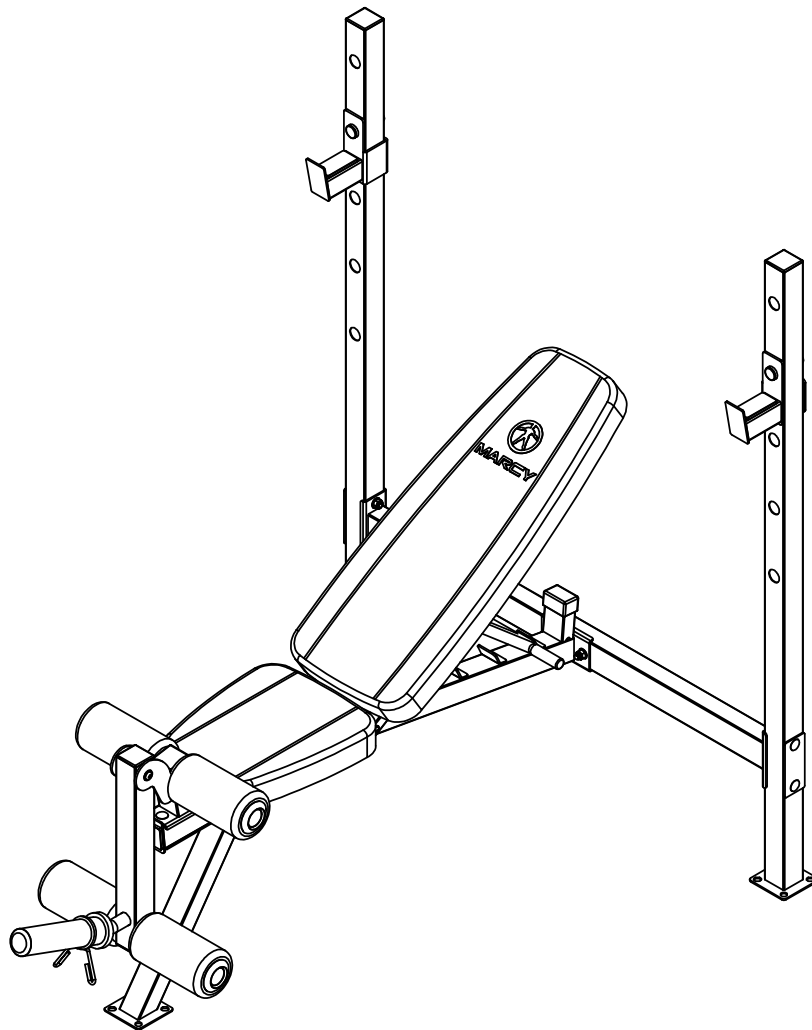

M10×3¹/₈"

34

× 1

M10

35

× 2

Φ³/₄"

4

IMPEX® INC.

2801 S. Towne Ave, Pomona, CA 91766

Tel: (800) 999-8899 Fax: (626) 961-9966

www.marcypro.com

support@impex-fitness.com

MARCY[®]

OLYMPIC BENCH

MWB-4811